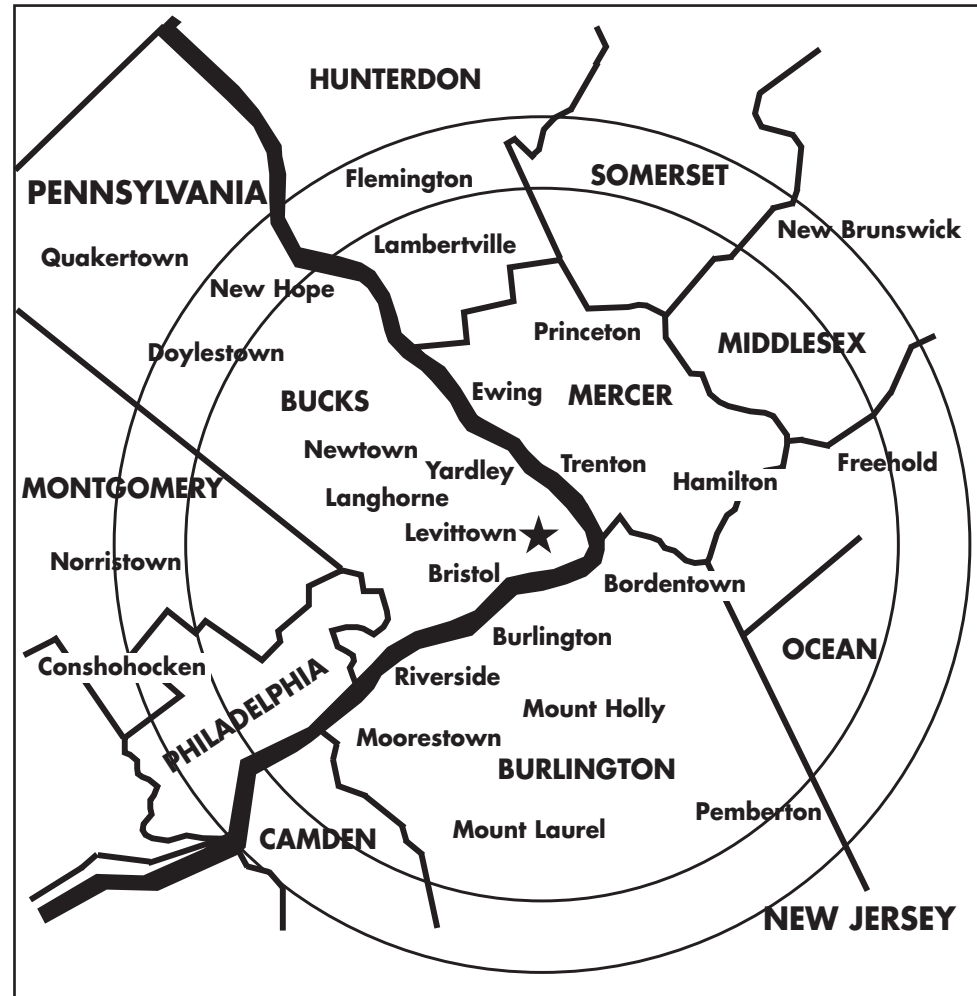

WBCB Programming Schedule

MONDAY through FRIDAY

5:30 - 9 am	Morning Show with Jim Foxwell and news anchor Dan Wing: local news, weather and sports, local traffic reports, school lunch menus
9 - 10 am	Direct Line
10 - Noon	Sunshine Music Memories with Lou Powers
12 - 1 pm	"Speak Your Piece" with Pat Wandling
1 - 2 pm	Talk/Variety
2 - 5 pm	Afternoon Sunshine with Cassandra Gibson
5 - 5:30 pm	Lower Bucks Today: local news, sports, weather, and features, including: Dog-Gone (Lost & Found Pets)
5:30 - 7 pm	Music, Talk, or Sports Talk
7 - 9 pm	Sports Talk, Phillies baseball or High School sports
9 - Midnight	Phillies baseball or Music
12 am - 5:30 am	The Overnight Show

WBCB Rate Card

Pricing based on number of ads (units) broadcast per: week

	Per Unit	12X/Week	18X/Week
DRIVE TIME			
6-10 a.m./3-7 p.m.	$45	$40	$35
MID-DAY			
10 a.m.-3 p.m.	$40	$35	$30
EVENING			
7 p.m. to Midnight	$30	$25	$20
OVERNIGHT			
11 p.m. to 6 a.m.	$25	$20	$15

RUN-OF-STATION (ROS) MONDAY TO SUNDAY
6 a.m. to Midnight

Per Unit: $35	12X/Week: $30	18X/Week: $28	24X/Week: $25

Additional rates and packages available upon request. All rates reflect net pricing.

Advertise on 1490/WBCB ... Your Station in Bucks, Mercer & Burlington Counties

WBCB Coverage Area

1490 K.C.

1000 Watts